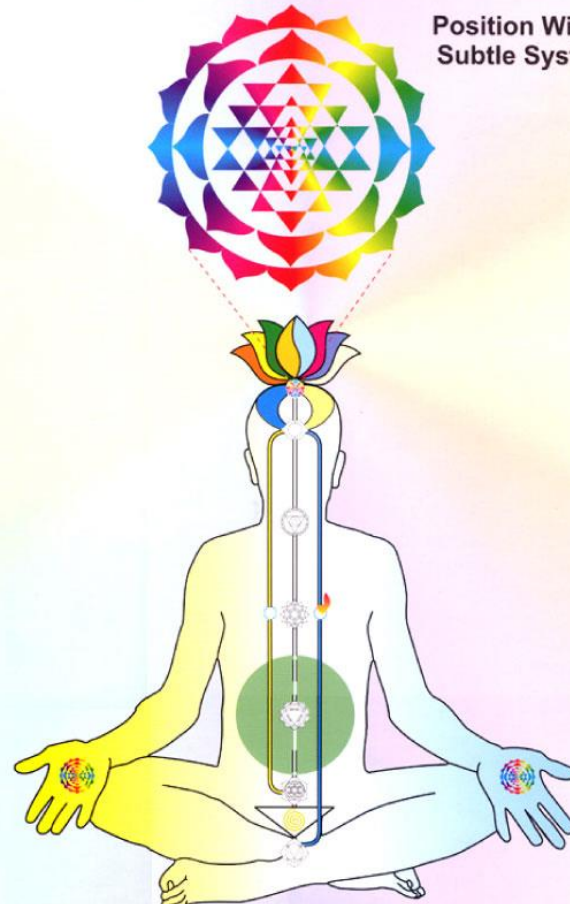

The Sahasrara Chakra

DAY 15 of 21 Days of Meditation

Sahasrara Knowledge

Position in Head

In Hands

In Feet

Gross Expression in Vertebral Column

Position Within Subtle System

7th CHAKRA integration
SAHASTRARA

- Located at the crown of the head

Sahasrara Knowledge

Characteristics

- 1000 Petals
- Element: **Integration** of all other chakras
- Color: **Rainbow** (all colors)
- Physical expression: **Limbic area** of brain
- Planet: **Pluto**
- Place on hand: **Center of palm**

Sahasrara Qualities

- **Collective** consciousness
- **Integration**
- **Silence**
- **Doubtless** awareness

Sahasrara How to Balance

The Sahasrara chakra

- Use one of the following **affirmations** “Mother, please strengthen my self realization”,
- Give **vibrations** to the crown of your head by massaging your scalp clockwise.